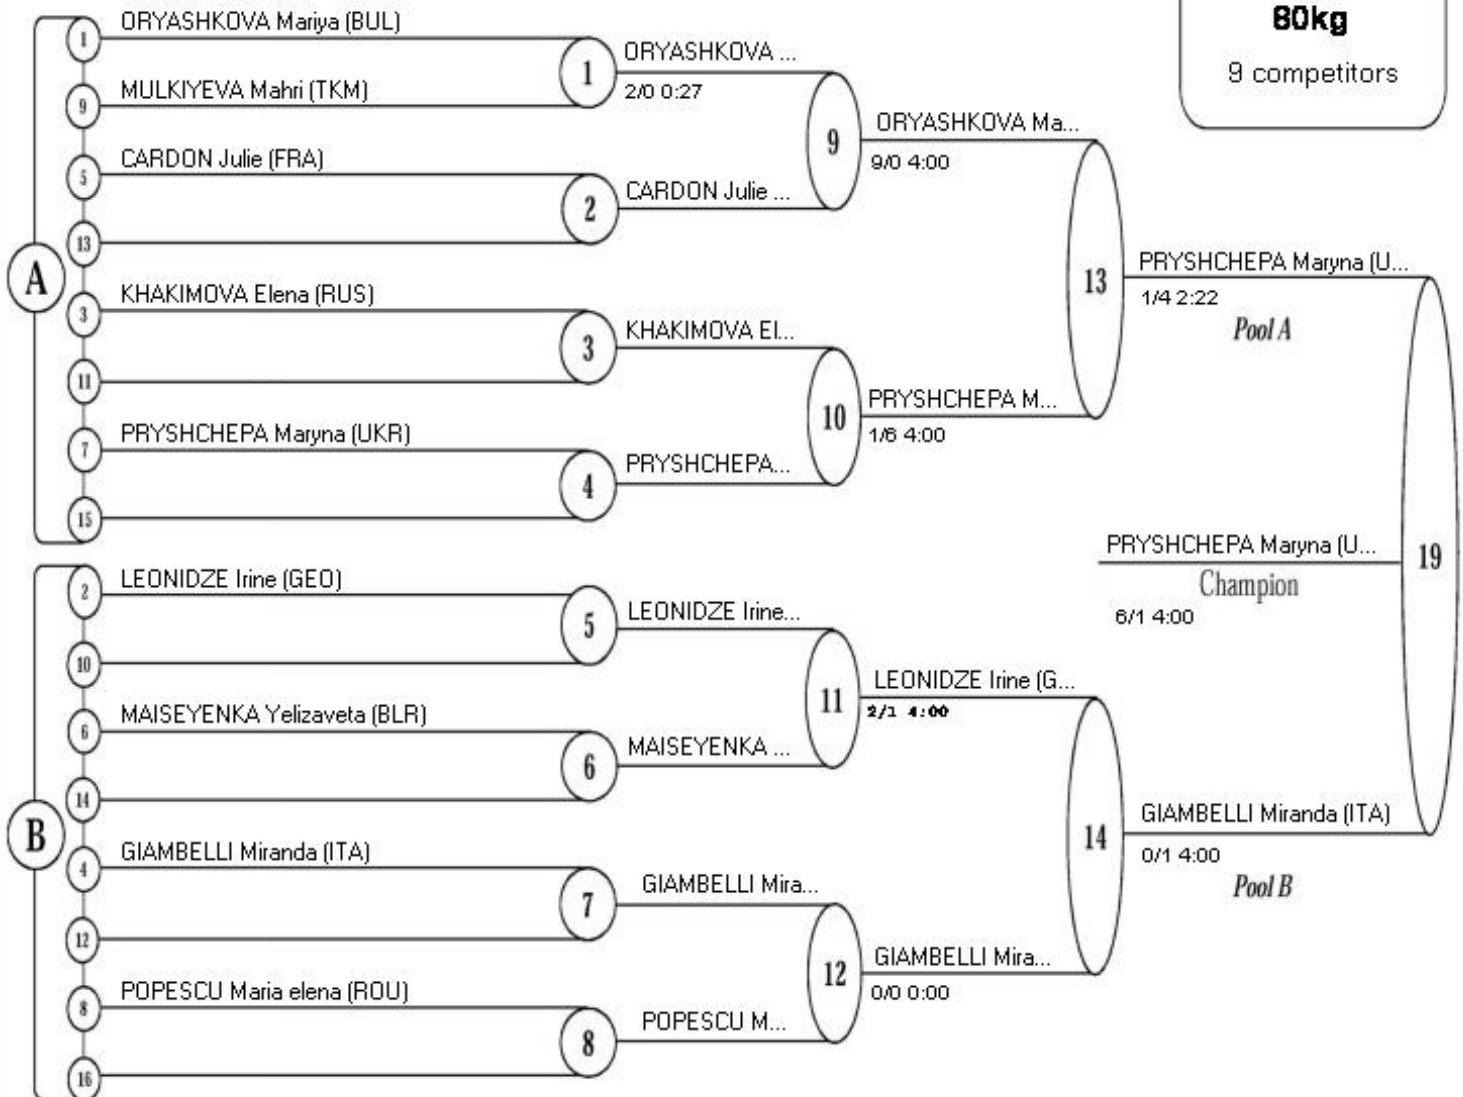

SAMBO World Championships 2012

08.11.2012 - 12.11.2012 Minsk, Belarus

W Women 80kg

9 competitors

Repechage

Final results

1. PRYSHCHEPA Maryna (...)
2. GIAMBELLI Miranda (ITA)
3. KHAKIMOVA Elena (RUS)
3. LEONIDZE Irine (GEO)
5. ORYASHKOVA Mariya (B...)
5. POPESCU Maria elena (...)